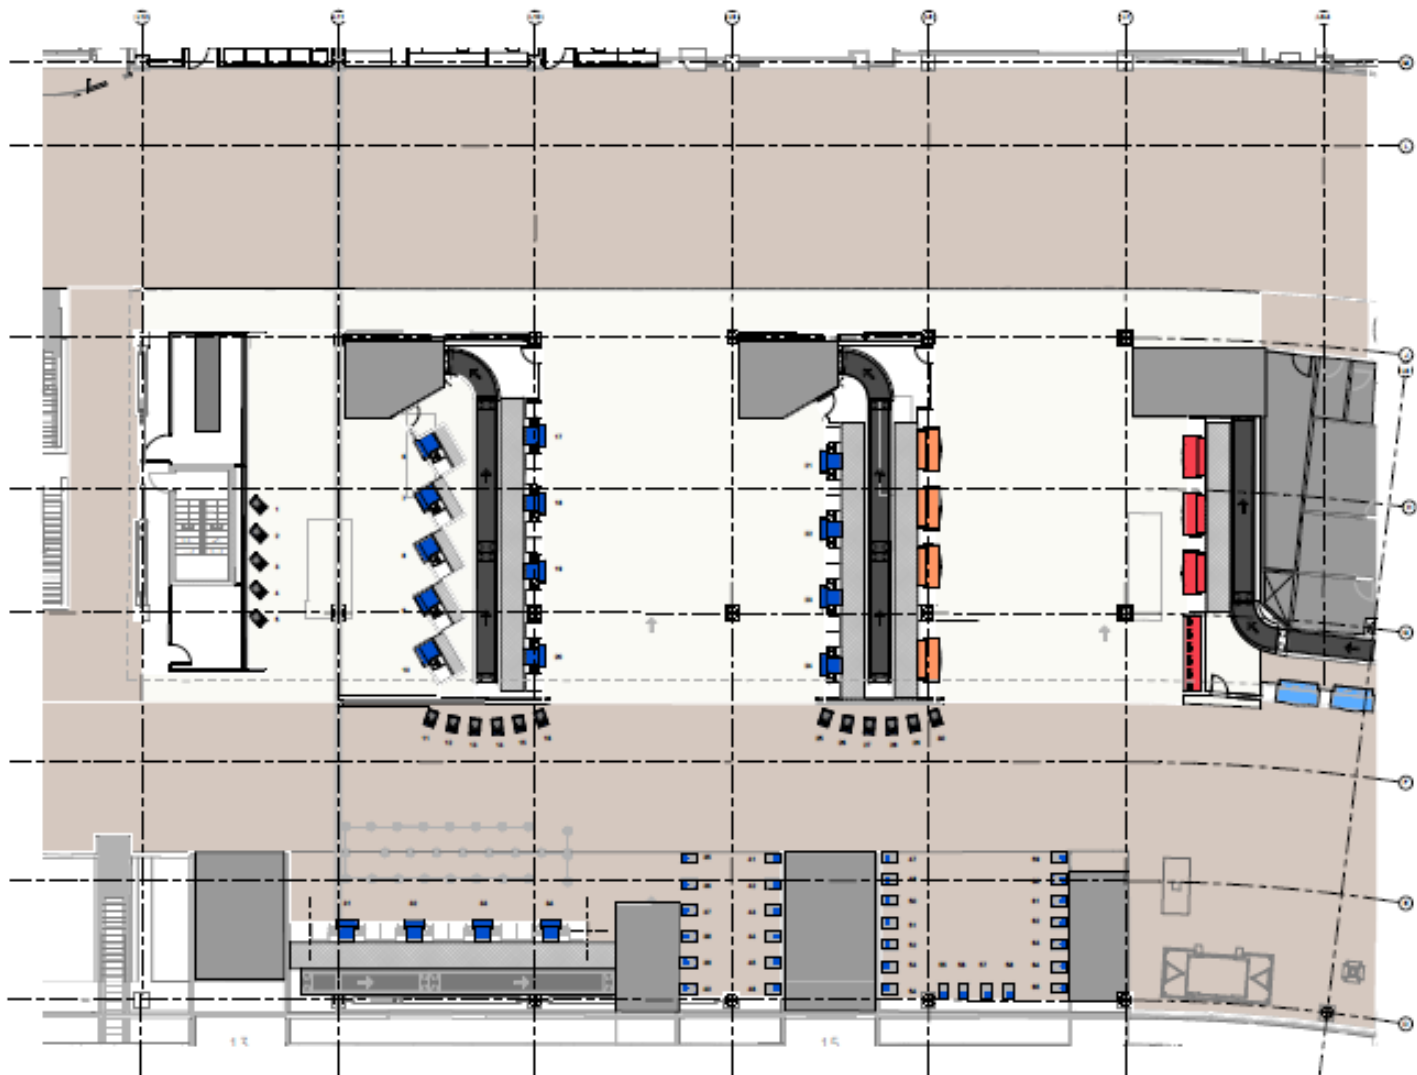

# Conversion of Zone 3 Ticket Lobby to Flow-Through Concept

**LEGEND**

Blue	Air Canada	Brown	Hawaiian Air
Pink	Air France	Light Blue	Jazz Air LP
Yellow	AirTran Airways	Purple	JetBlue Airways
Teal	Alaska Airlines	Green	Korean
Light Purple	American Airlines	Dark Blue	Lufthansa
Dark Red	Delta	Light Green	North American
Light Yellow	Delta Air Lines	Brown	Sun Country
Red	China	Orange	Southeast Airlines
Light Green	Continental Airlines	Light Blue	United Airlines
Pink	Delta Air Lines	Light Teal	US Airways
Dark Teal	Eva	Light Green	Virgin America
Orange	Emirates Airlines	Light Grey	Other
Green	Frontier Airlines	Light Orange	Port of Seattle
Purple	Hawaiian	Light Purple	TSA
Yellow	Hawaiian	Red X	Vacant

**Airline Gate Realignment  
Ticketing Lobby - Integrated Plan**

PLAN  
T1-001

PLAN

DELTA

DELTA

DELTA  
Baggage Drop

DELTA  
Baggage Drop

DELTA  
Baggage Drop

DELTA  
Baggage Drop

Baggage Drop  
Baggage Drop  
Baggage Drop