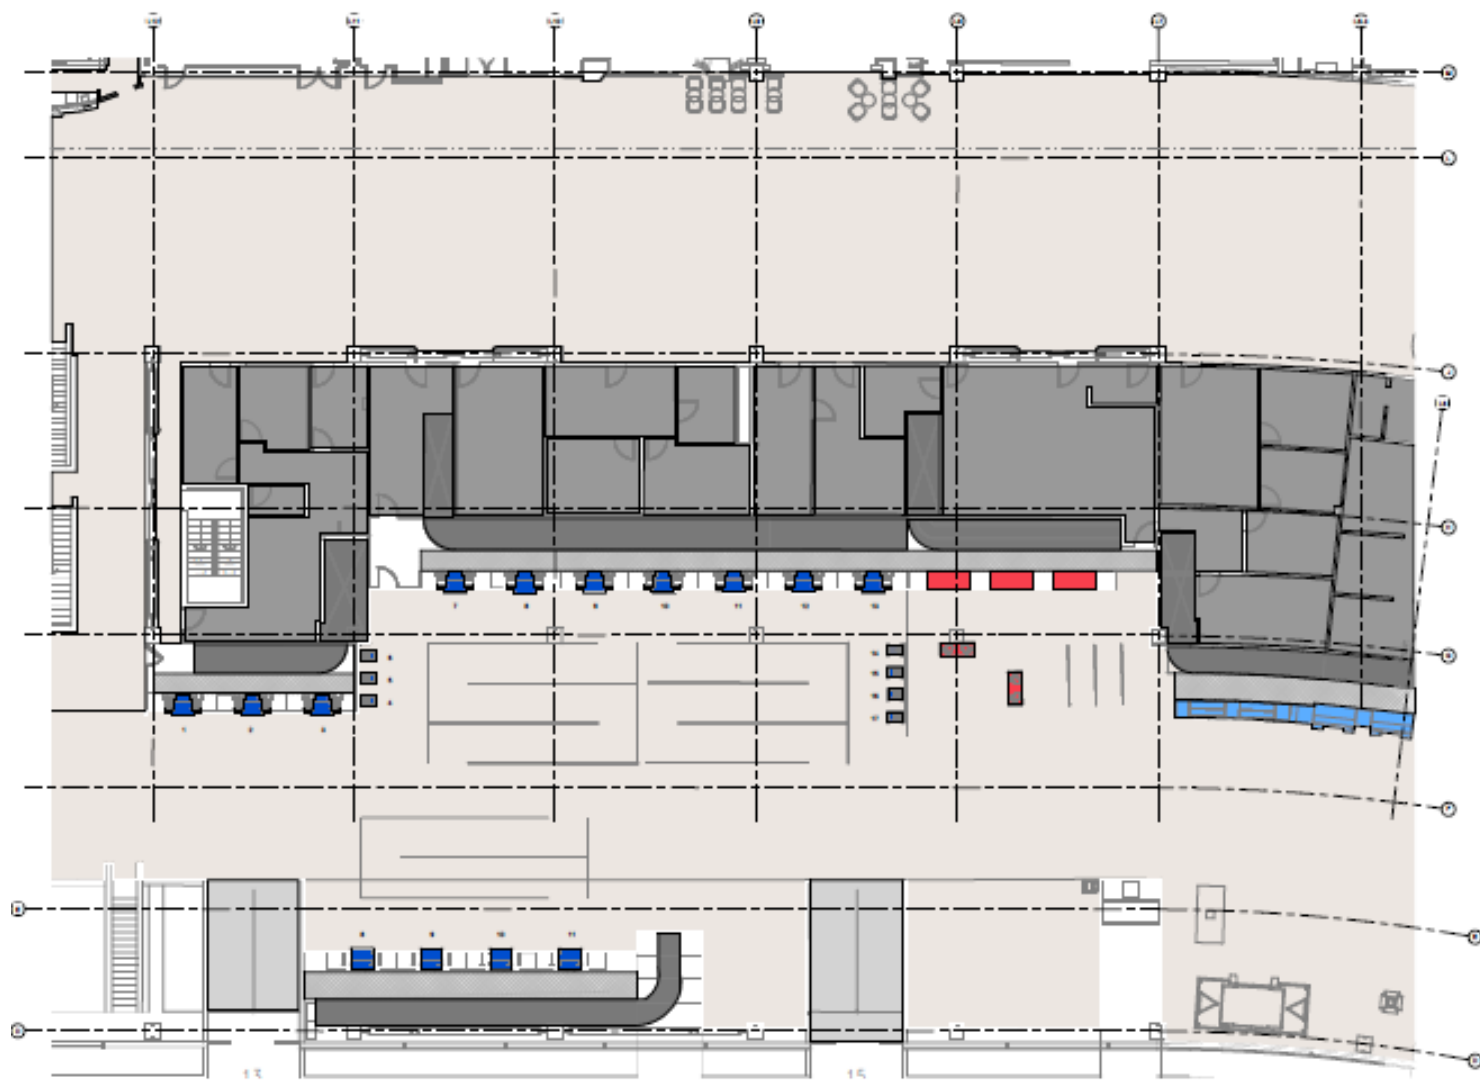

# Conversion of Zone 3 Ticket Lobby to Flow-Through Concept

**LEGEND**

Blue	Air Canada	Brown	Hawaiian Air
Pink	Air France	Light Blue	Jazz Air LP
Yellow	AirTran Airways	Purple	JetBlue Airways
Teal	Alaska Airlines	Green	Korean
Light Purple	American Airlines	Dark Blue	Lufthansa
Dark Red	Delta	Light Green	North American
Light Yellow	Delta Air Lines	Brown	Sun Country
Red	China	Orange	Southeast Airlines
Light Green	Continental Airlines	Light Blue	United Airlines
Pink	Delta Air Lines	Light Teal	US Airways
Dark Teal	Eva	Light Green	Virgin America
Orange	Emirates Airlines	Light Grey	Other
Green	Frontier Airlines	Light Orange	Port of Seattle
Purple	Hawaiian	Light Purple	TSA
Yellow	Hawaiian	Red X	Vacant

**Airline Gate Realignment  
Ticketing Lobby - Integrated Plan**

PLAN  
T1-001

PLAN

DELTA

DELTA

DELTA  
Baggage Drop

DELTA  
Baggage Drop

DELTA  
Baggage Drop