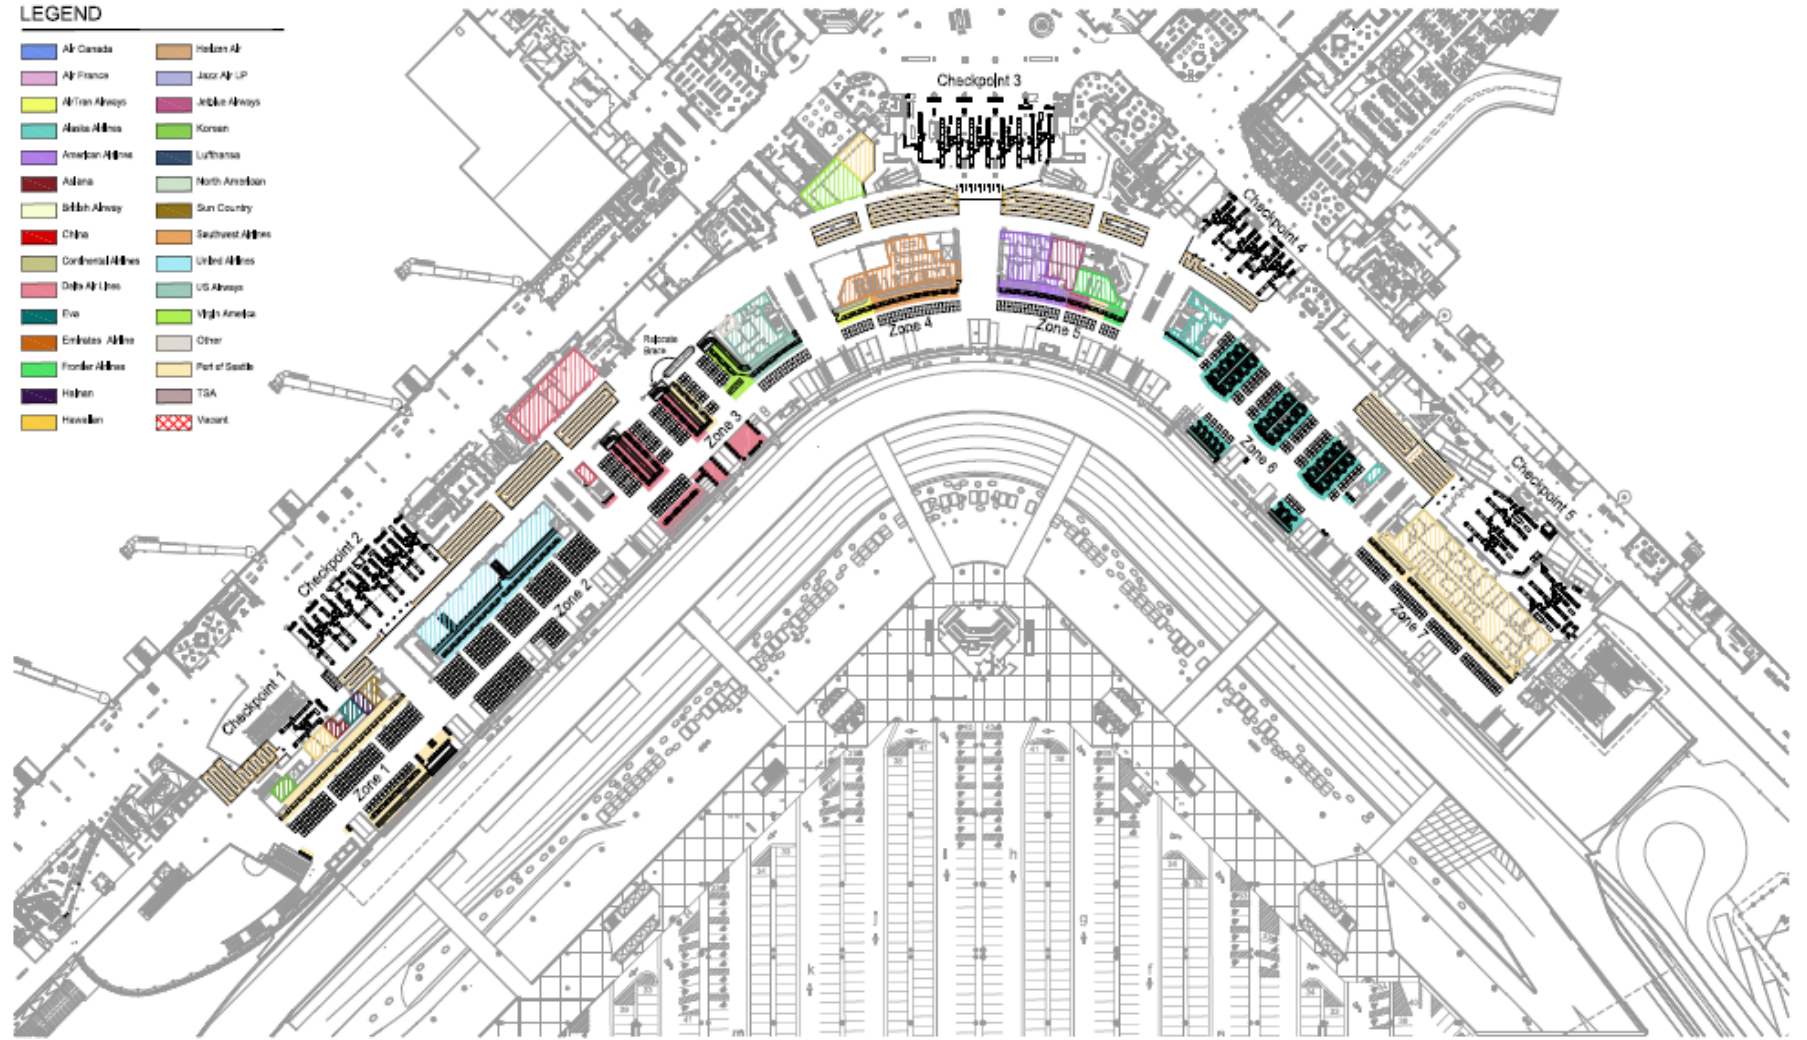

ITEM NO: 6c Supp

DATE OF MEETING: August 14, 2012

# Conversion of Zone 3 Ticket Lobby to Flow-Through Concept

**LEGEND**

Blue	Air Canada	Brown	Hawaiian Air
Pink	Air France	Light Blue	Jazz Air LP
Yellow	AirTran Airways	Purple	JetBlue Airways
Teal	Alaska Airlines	Green	Korean
Light Purple	American Airlines	Dark Blue	Lufthansa
Dark Red	Delta	Light Green	North American
Light Yellow	Delta Air Lines	Brown	Sun Country
Red	China	Orange	Southeast Airlines
Light Green	Continental Airlines	Light Blue	United Airlines
Pink	Delta Air Lines	Light Teal	US Airways
Dark Teal	Eva	Light Green	Virgin America
Orange	Emirates Airlines	Light Grey	Other
Green	Frontier Airlines	Light Orange	Port of Seattle
Purple	Hawaiian	Light Purple	TSA
Yellow	Hawaiian	Red X	Vacant

**Airline Gate Realignment  
Ticketing Lobby - Integrated Plan**

PLAN  
T1-001

PLAN

DELTA

DELTA

DELTA  
Baggage Drop

DELTA  
Baggage Drop

DELTA  
Baggage Drop

DELTA  
Baggage Drop

Baggage Drop  
Baggage Drop  
Baggage Drop